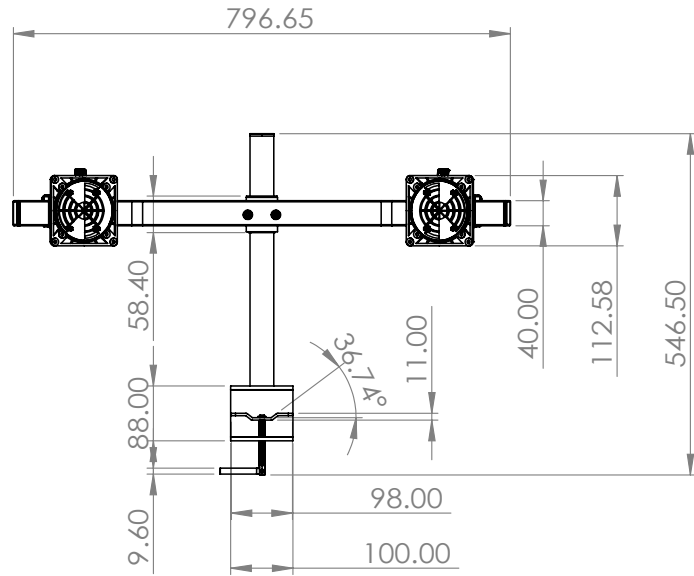

Stream Crossbeam With Regular Clamp

Product Specification

Product code	CMS3123 – Black - Regular Clamp
Weight capacity	6kg (Per Monitor)
Max Screen Size	27"
VESA	75mm & 100mm VESA compliant
Movement	Height adjustment, VESA tilt, and VESA rotate
Height adjustment	Max height adjustment 275mm – Post Height 400mm
Tilt	75 degrees up / 75 degrees down (170 degrees total)

Additional Information

Crossbeam solution for two monitors with quick release

Quick and easy set up

Easy disassembly aids recycling

98% of single material is used in manufacturing

Quick Release VESA Head

Available in a choice of 3 colours: