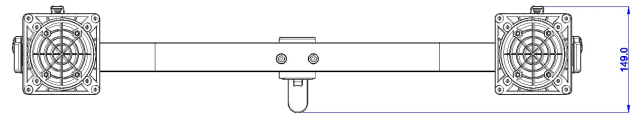

Stream Crossbeam With Regular Clamp

Product Specification

Product code	CMS3123 – Black - Regular Clamp
Weight capacity	6kg (Per Monitor)
Max Screen Size	27"
VESA	75mm & 100mm VESA compliant
Movement	Height adjustment, VESA tilt, and VESA rotate
Height adjustment	Max height adjustment 275mm – Post Height 400mm
Tilt	75 degrees up / 75 degrees down (170 degrees total)

Additional Information

Crossbeam solution for two monitors with quick release

Quick and easy set up

Easy disassembly aids recycling

98% of single material is used in manufacturing

Quick Release VESA Head

Available in a choice of 3 colours: