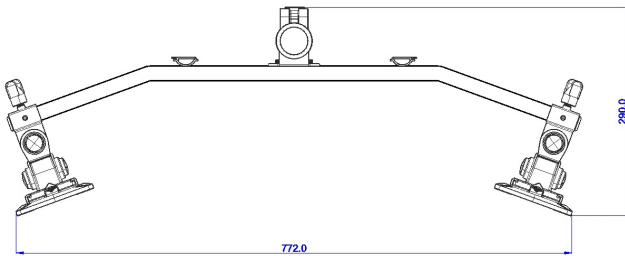

Stream Crossbeam With Regular Clamp

Product Specification

Product code	CMS3123 – Black - Regular Clamp
Weight capacity	6kg (Per Monitor)
Max Screen Size	27"
VESA	75mm & 100mm VESA compliant
Movement	Height adjustment, VESA tilt, and VESA rotate
Height adjustment	Max height adjustment 275mm – Post Height 400mm
Tilt	75 degrees up / 75 degrees down (170 degrees total)

Additional Information

Crossbeam solution for two monitors with quick release

Quick and easy set up

Easy disassembly aids recycling

98% of single material is used in manufacturing

Quick Release VESA Head

Available in a choice of 3 colours: